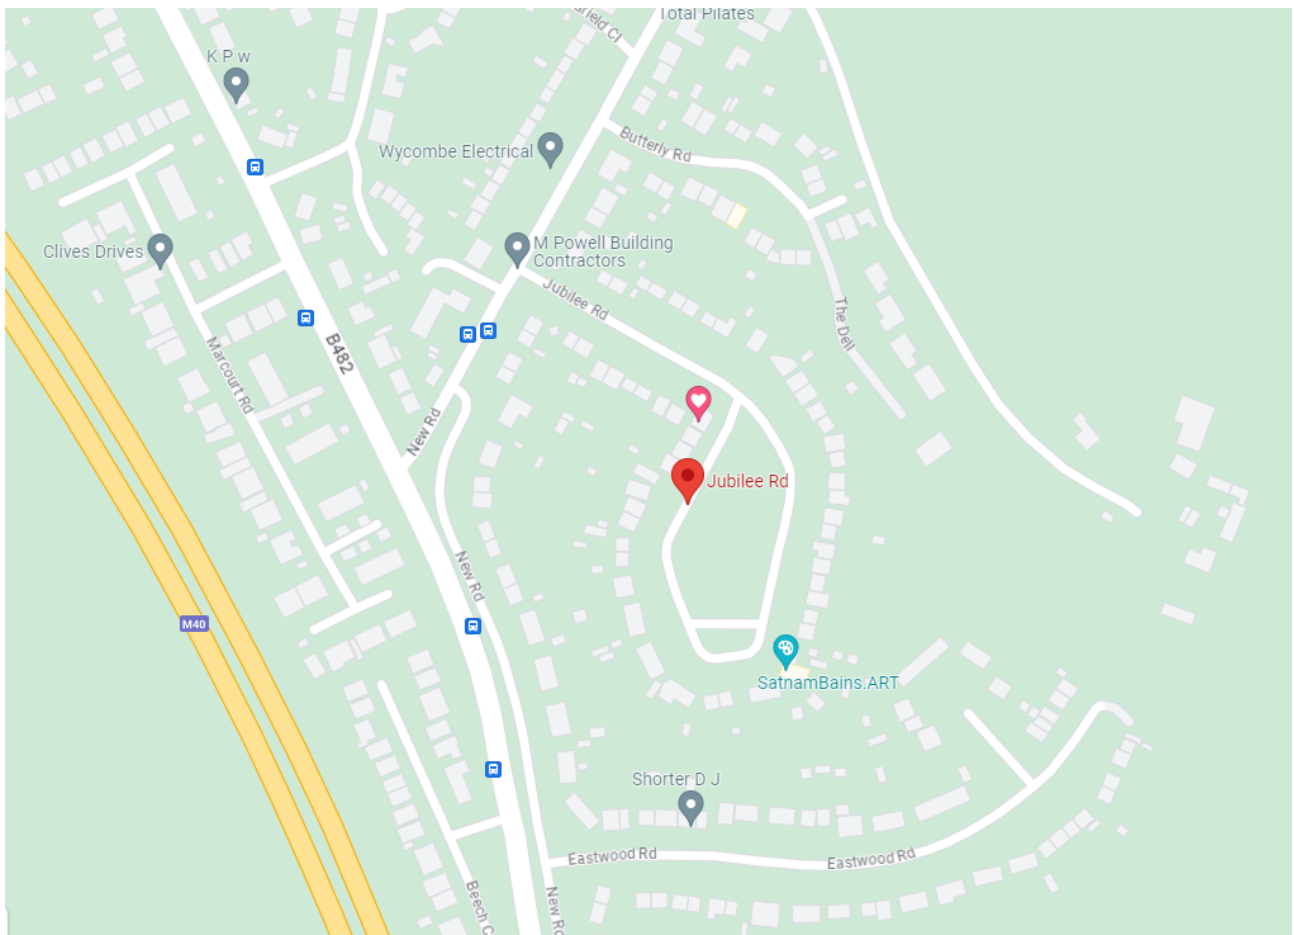

The address is 32 Jubilee Road, Stokenchurch. HP14 3SJ

About 2 mins from junction 5 M40

Bus routes from Wycombe and Thame with a bus stop less than 3mins walk.

Offroad parking

What 3 Words location:

<https://w3w.co/crossings.eyeliner.reckons>